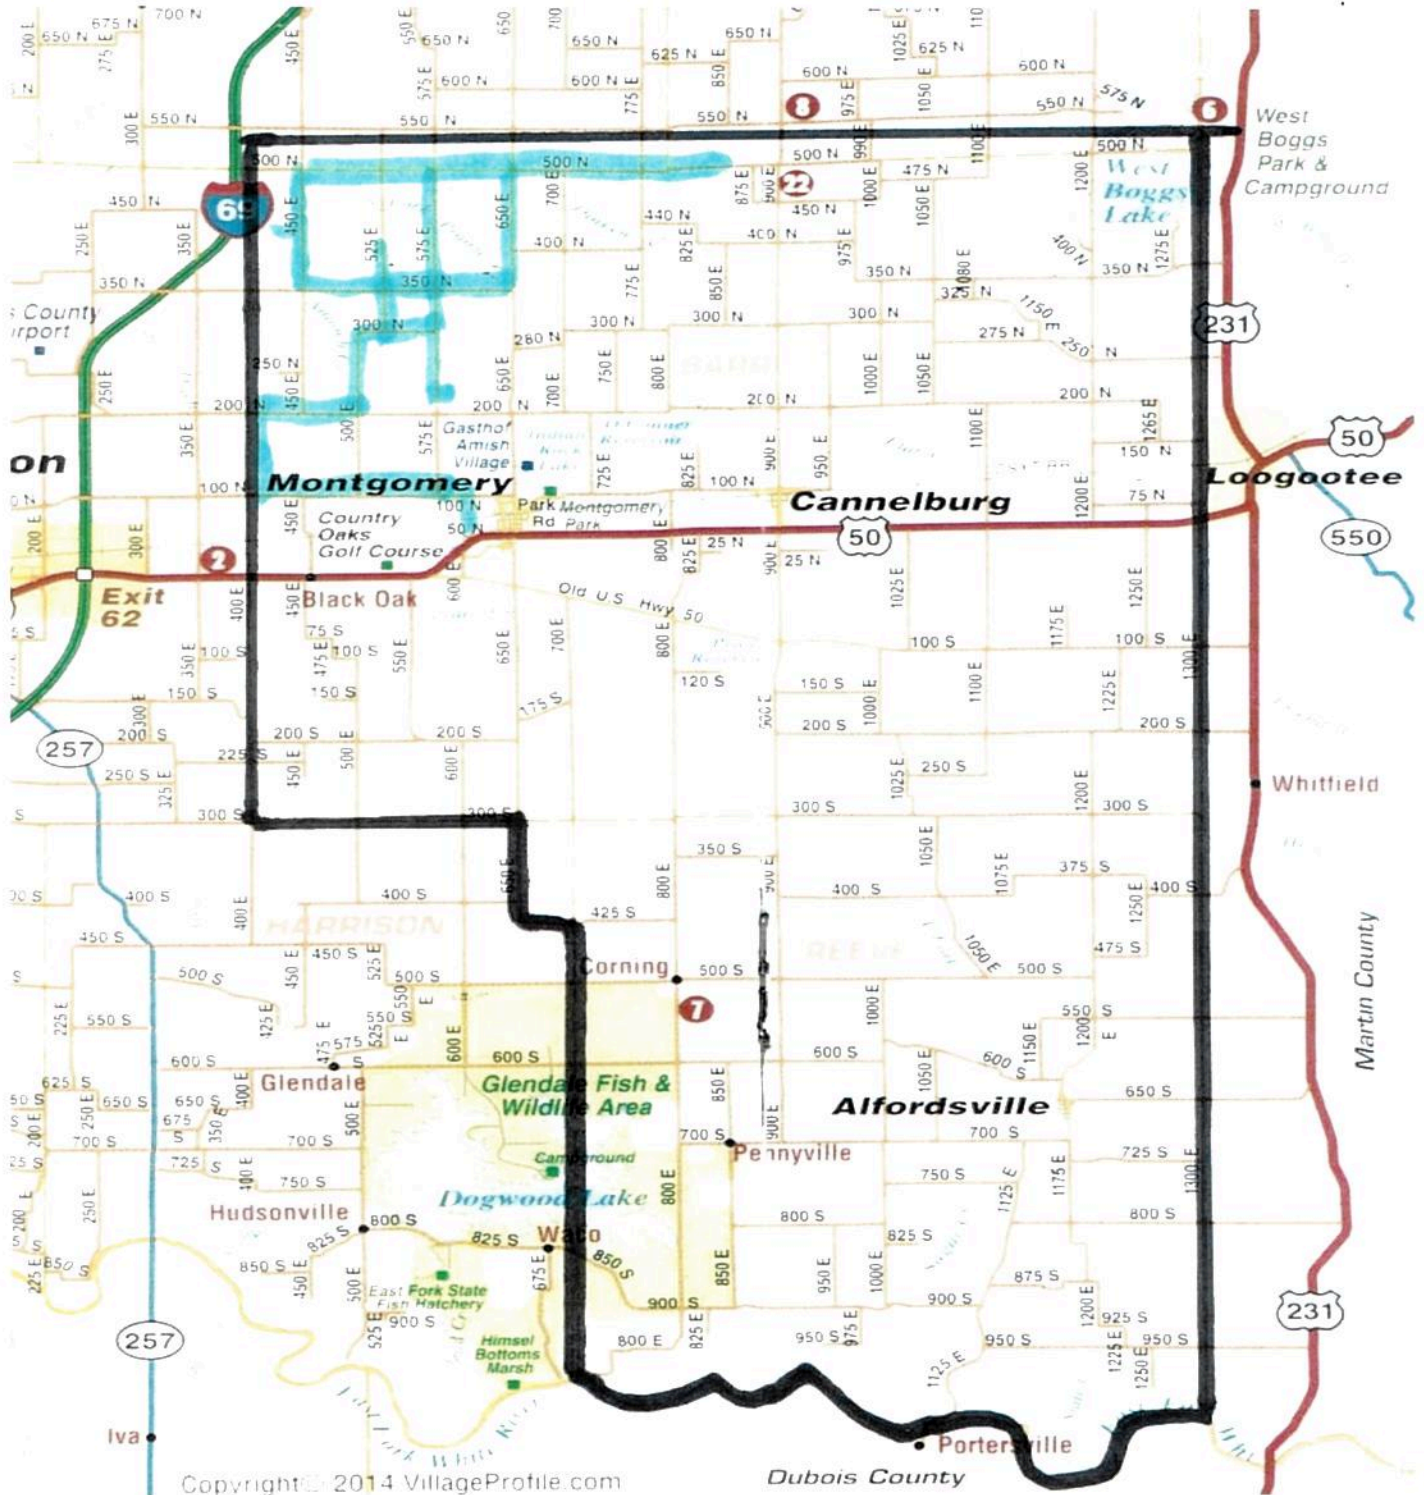

FOR **BARR-REEVE**

****SCHOOL DISTRICT MAP****

***BUS ROUTE NUMBER:**

6

Copyright © 2014 VillageProfile.com

Dubois County

6